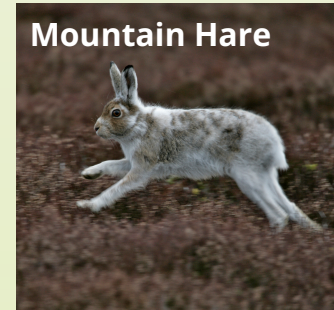

ANIMAL TRACKS IN SCOTLAND

Wildlife can be elusive, so looking for animal tracks is a great way to discover what creatures might be nearby without disturbing them. Use this handy guide on your next walk in nature.

Red Squirrel

Roe Deer

Hedgehog

European Otter

Beaver

Mountain Hare

European Badger

Pine Marten